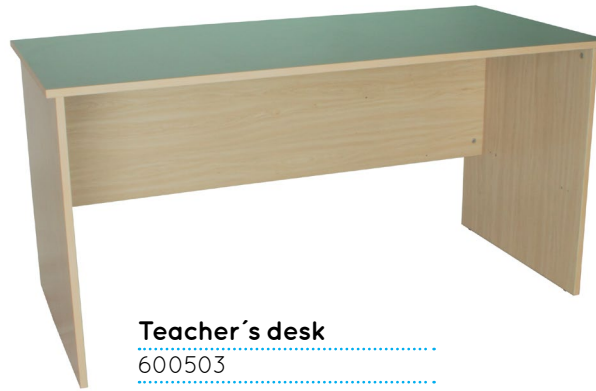

# TEACHERS

Fully extractable drawers with soften and self-closing

**Teacher's desk  
with 3 drawers**

600502

Measures: 150 x 70 x 75 cm.

**Teacher's desk**

600503

Measures: 150 x 70 x 75 cm.