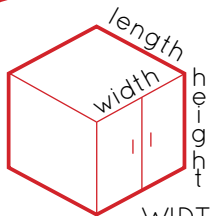

## HANGERS TYPES

- Hangers made of polypropylene, with rounded edges.
- Double hanger system.

Red

Blue

Yellow

Green

Blue

- Swivel hanger with triple hanger system.

Blue

WIDTH X LENGTH X HEIGHT