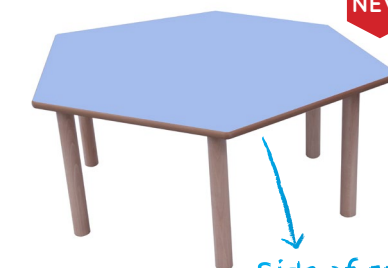

## Hexagonal table

Child 600564

Measures:  
Ø 110 cm. Side 55 cm.