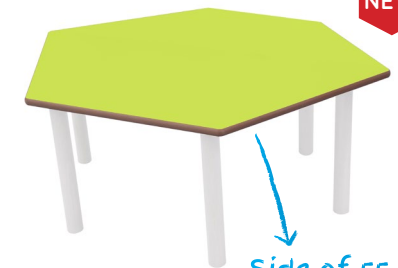

## Semi-round table WAVE

Child 500113

Measures:

120 x 60 cm.