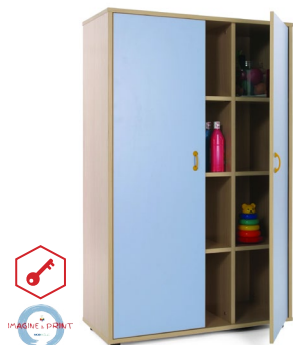

600305 with doors
600306
Measures: 90 x 40 x 147 cm.