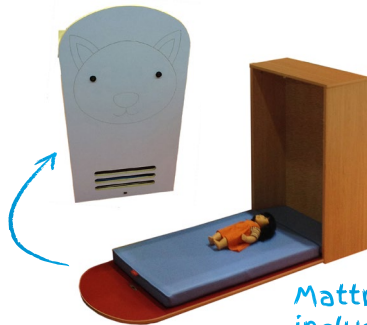

Folding bed
600651

Measures: 56 x 28 x 112 cm.

Mattress included