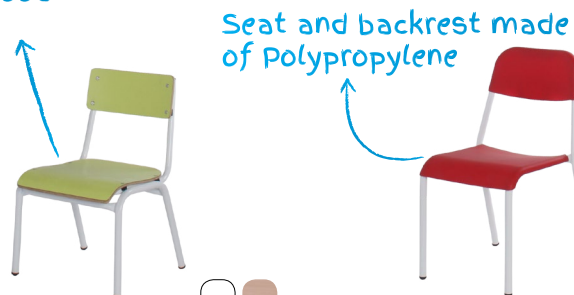

PLUS chair

EXPERT chair

500902

Measures:

Size 4 - 38 cm.

Size 5 - 43 cm.

Size 6 - 46 cm.