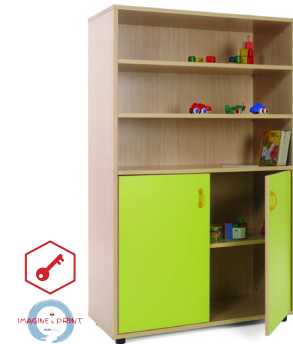

Green E21

Pink E22

White E23

**Storage furniture 3 shelves**  
600301  
Measures: 90 x 40 x 147 cm.

**600301 with doors**  
600302  
Measures: 90 x 40 x 147 cm.

**600301 WAVE doors**  
600319  
Measures: 90 x 40 x 147 cm.