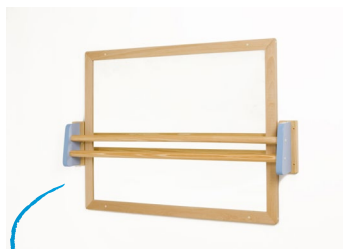

Frame and bars, made of solid beech wood

**Mirror**

602005

Measures: 120 x 2,5 x 90 cm.

Tempered glass mirror with wooden back and adhesive sheet

**Wooden rail for mirror**

602006

Measures: 141 x 14 x 25 cm.