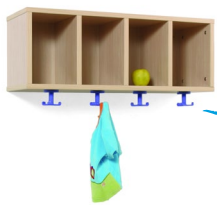

Book shelf

600621

Measures: 61 x 22 x 22 cm.

Book shelf

quarter shaped sides

600624

Measures: 61 x 22 x 22 cm.

Rotating hangers made of polypropylene, have rounded edges

4 hooks + 4 compartments

600605

Measures: 80 x 28 x 30 cm.