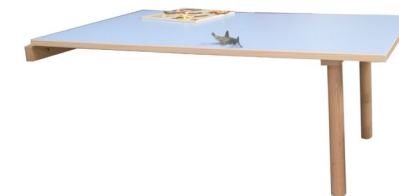

Folding table

Child 600501A

Measures:

120 x 65 cm.