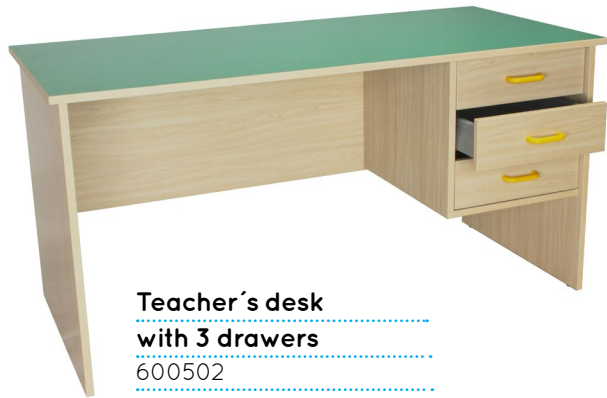

# TEACHERS

Fully extractable drawers with soften and self-closing

**Teacher's desk  
with 3 drawers**

600502

Measures: 150 x 70 x 75 cm.

**Teacher's desk**

600503

Measures: 150 x 70 x 75 cm.