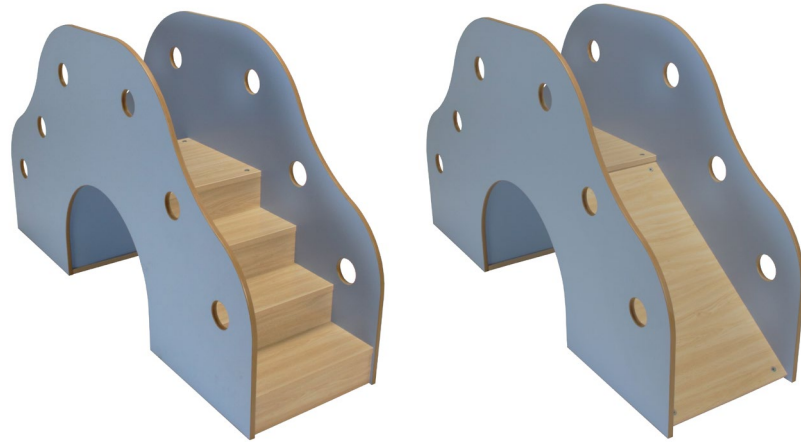

INDOOR PLAY AREA

Bridge

601101

Measures: 46 x 165 x 95 cm.