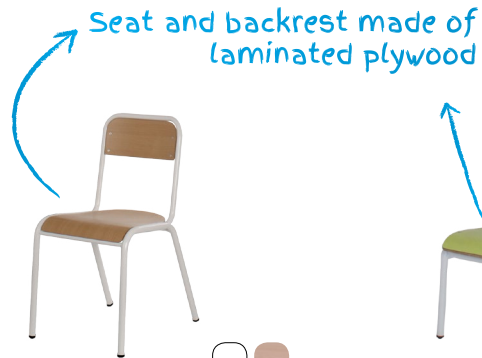

EXPERT chair

CHAIRS AND DESKS

DESKS ARE COMPLETELY DETACHABLES

• STACKABLE CHAIRS

CHAIRS SIZES

Size	④ 38 cm	⑤ 43 cm	⑥ 46 cm
Seat height	133 - 159 cm	146 - 177 cm	159 - 188 cm
Adult height	6 - 8 years	8 - 11 years	+ 12 years
Age			

DESKS SIZES

Size	④ 64 cm	⑤ 71 cm	⑥ 76 cm
Desk height	133 - 159 cm	146 - 177 cm	159 - 188 cm
Adult height	6 - 8 years	8 - 11 years	+ 12 years
Age			

MASTER chair

500901

Measures:

Size 4 - 38 cm.

Size 5 - 43 cm.

Size 6 - 46 cm.