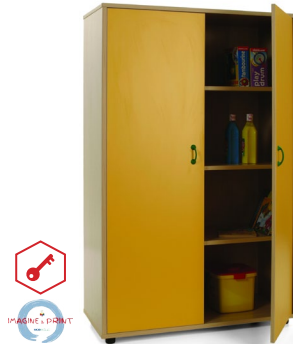

Green E21

Pink E22

White E23

**Storage furniture 3 shelves**  
600301  
Measures: 90 x 40 x 147 cm.

**600301 with doors**  
600302  
Measures: 90 x 40 x 147 cm.

**600301 WAVE doors**  
600319  
Measures: 90 x 40 x 147 cm.