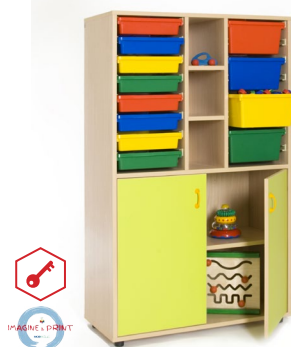

Cupboard + 2 trays bays

600316

Measures: 90 x 40 x 147 cm.